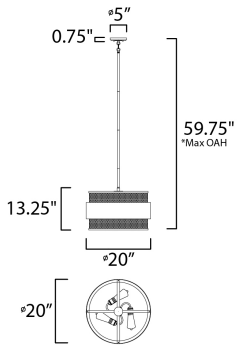

*max overall height

MEASUREMENTS

- DIMENSION : 20" L x 20" W x 13.25" H
- MAX OAH : 59.75" OAH
- CANOPY : 5" W x 0.75" H x 5" L
- HANGING WEIGHT : 16.06 lb

LAMPING

- INPUT VOLTAGE : 120V
- BULB : 3 x 60W Incandescent E26 Medium , 180W Total
- BULB INCLUDED : (Not Included)
- DIMMABLE : Yes